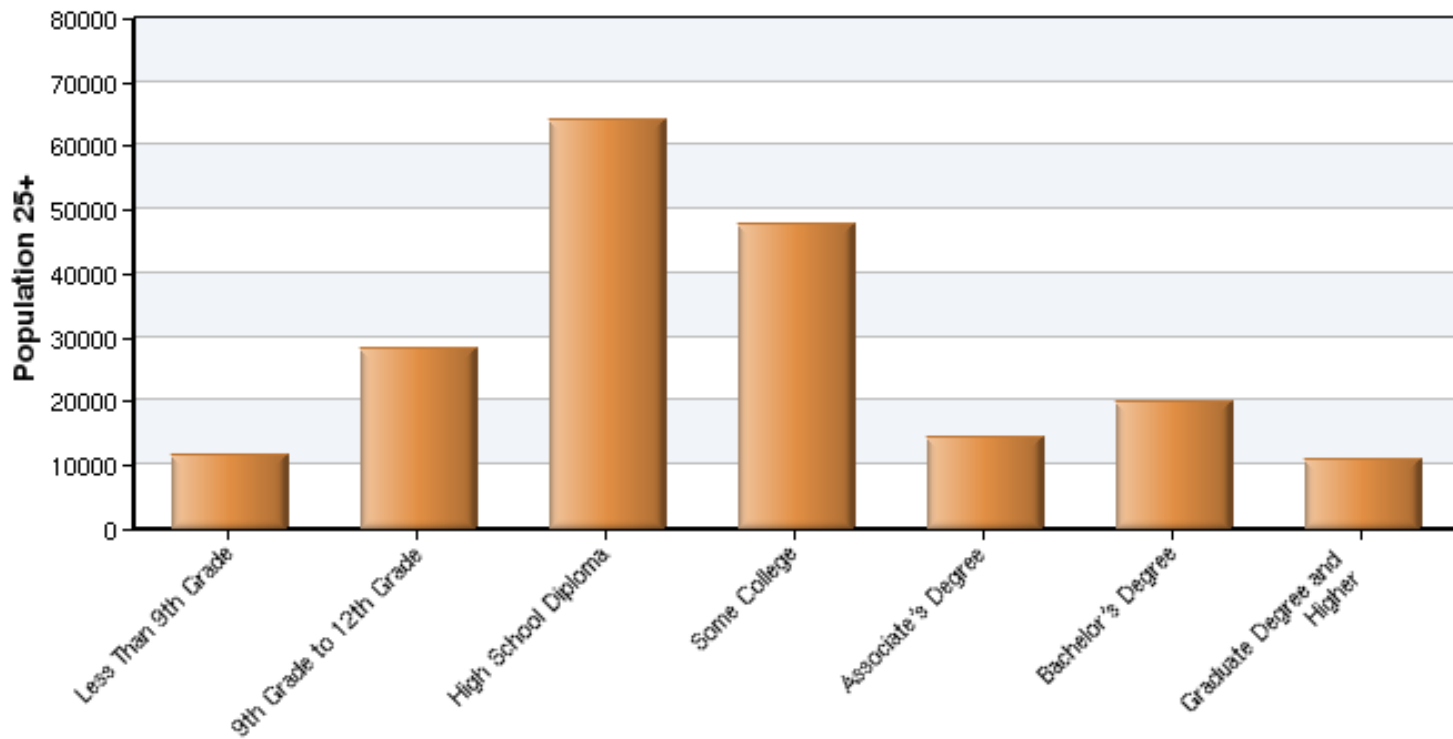

Region Info

Region: St. Lucie County

Description: St. Lucie County

County Areas: St. Lucie, Florida (12111)

Educational Attainment Demographics

Education Level	2010 Population	% of Population	State % Population	Nat. % Population
Less Than 9th Grade	11,566	6%	6%	6%
9th Grade to 12th Grade	28,084	14%	13%	11%
High School Diploma	63,833	33%	28%	28%
Some College	47,563	24%	23%	22%
Associate's Degree	14,289	7%	7%	6%
Bachelor's Degree	19,707	10%	15%	17%
Graduate Degree and Higher	10,824	6%	9%	10%
Total	195,865	100%	100%	100%

Source: EMSI Complete Employment - 2nd Quarter 2010

Data Sources and Calculations

Educational Attainment Data

EMSI's educational attainment numbers are based on Census 1990, Census 2000, the Current Population Survey, and EMSI's demographic data. By combining these sources, EMSI interpolates for missing years and projects data at the county level. Educational attainment data cover only the population aged 25 years or more and indicate the highest level achieved.

Demographic Data

The demographic data in this report is compiled from several sources using a specialized process. Sources include US Census Bureau annual estimates, birth and mortality rates from the US Health Department, and projected regional job growth.